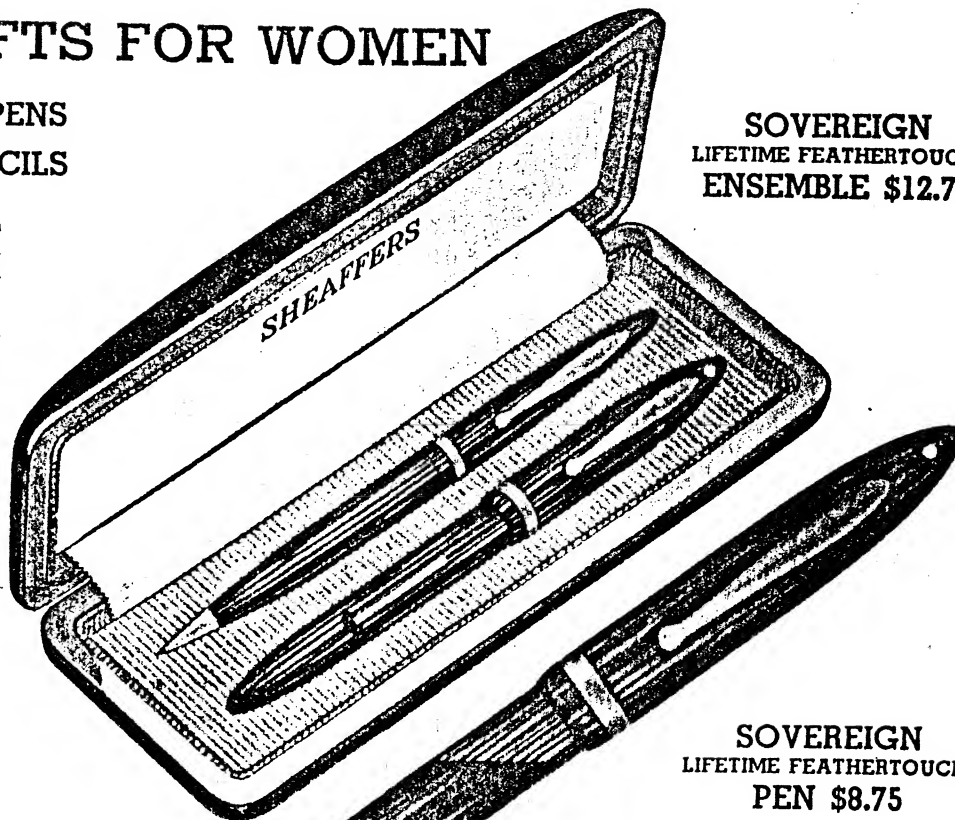

"WHITE DOT" GIFTS FOR WOMEN

LIFETIME FEATHERTOUCH PENS MATCHED WITH FINELINE PENCILS

Women the nation over acclaim the modern beauty of Sheaffer's streamlined Balance design, gorgeously gift-packaged in the newly designed ladies' gift case. Quick to sense the supreme expression of sentiment, they appreciate the "White Dot" Lifetime Guarantee, lifelong reminder of the giver. And what woman doesn't prize "the latest"? That's the velvety Lifetime Feathertouch pen, MATCHED WITH THE NEW FINELINE PENCIL.

**SOVEREIGN
LIFETIME FEATHERTOUCH
ENSEMBLE $12.75**

**SOVEREIGN
LIFETIME FEATHERTOUCH
PEN $8.75**

SOVEREIGN LIFETIME FEATHERTOUCH

Color	List $12.75 Ensemble Code	List $8.75 Pen Code	List $4.00 Pencil Code

One-Stroke Vacuum

Black	DODAB	DOBOG	BALCO
Golden Brown	KALEB	KABOM	KADUB
Gray Pearl	RUBIM	RENLY	RISLA
Marine Green	EKUDF	EGEVL	EFEFC

Visulanted—(Lever Style)

Black	DOCAN	DOBAC	BALCO
Golden Brown	KALOV	KABJI	KADUB
Gray Pearl	RIBDE	REPKA	RISLA
Marine Green	EKOFB	EBUTJ	EFEFC

NOTE: Sovereign Ensembles are available either in Men's gift cases as shown, or in Ladies' gift cases similar to Lady Sheaffer Ensemble.